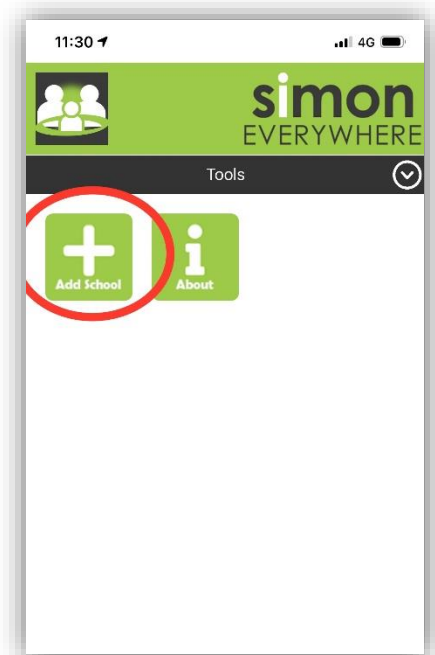

How to log into SIMON Everywhere

SIMON Everywhere - download now from

<https://apps.apple.com/au/app/simon-everywhere/id1467854354>

Android users can find the Simon Everywhere app in the Play Store. Just search Simon Everywhere and look for the logo.

Step 1 Download the app

Step 2 Click on the menu

Step 3 Click on Add School

Step 3 Choose "St Mary's Primary School"

Step 4 Log in using your PAM username and password.

To reset your PAM password or to ask for help please email office@smmooropna.catholic.edu.au

Your app log in details are the same as your PAM user name & password.