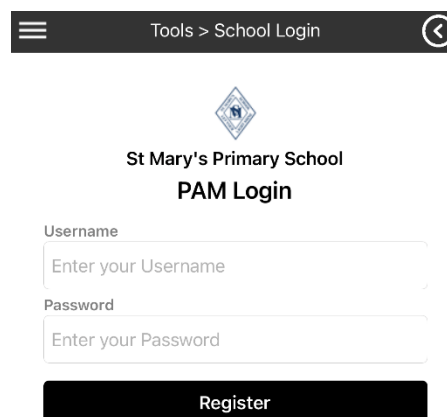

# How to log into SIMON Everywhere

SIMON Everywhere - download now from

<https://apps.apple.com/au/app/simon-everywhere/id1467854354>

Android users can find the Simon Everywhere app in the Play Store. Just search Simon Everywhere and look for the logo.

**Step 1** Download the app

**Step 2** Click on the menu

**Step 3** Click on Add School

**Step 3** Choose "St Mary's Primary School"

**Step 4** Log in using your PAM username and password.

To reset your PAM password or to ask for help please email [office@smmooropna.catholic.edu.au](mailto:office@smmooropna.catholic.edu.au)

Your app log in details are the same as your PAM user name & password.