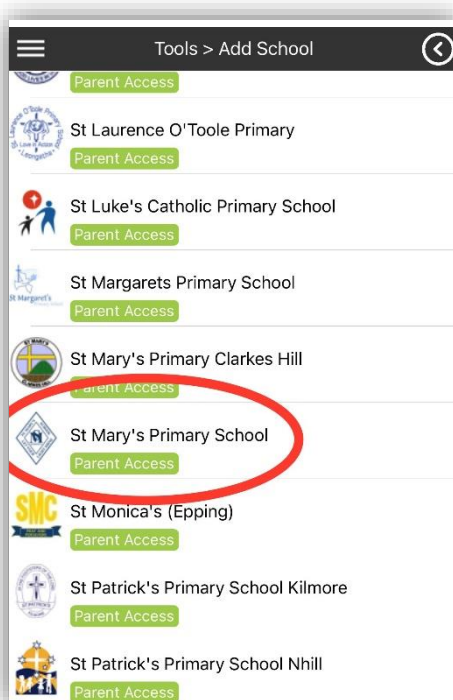

# How to log into SIMON Everywhere

SIMON Everywhere - download now from

<https://apps.apple.com/au/app/simon-everywhere/id1467854354>

Android users can find the Simon Everywhere app in the Play Store. Just search Simon Everywhere and look for the logo.

**Step 1** Download the app

**Step 2** Click on the menu

**Step 3** Click on Add School

**Step 3** Choose "St Mary's Primary School"

**Step 4** Log in using your PAM username and password.

To reset your PAM password or to ask for help please email [office@smmooropna.catholic.edu.au](mailto:office@smmooropna.catholic.edu.au)

Your app log in details are the same as your PAM user name & password.